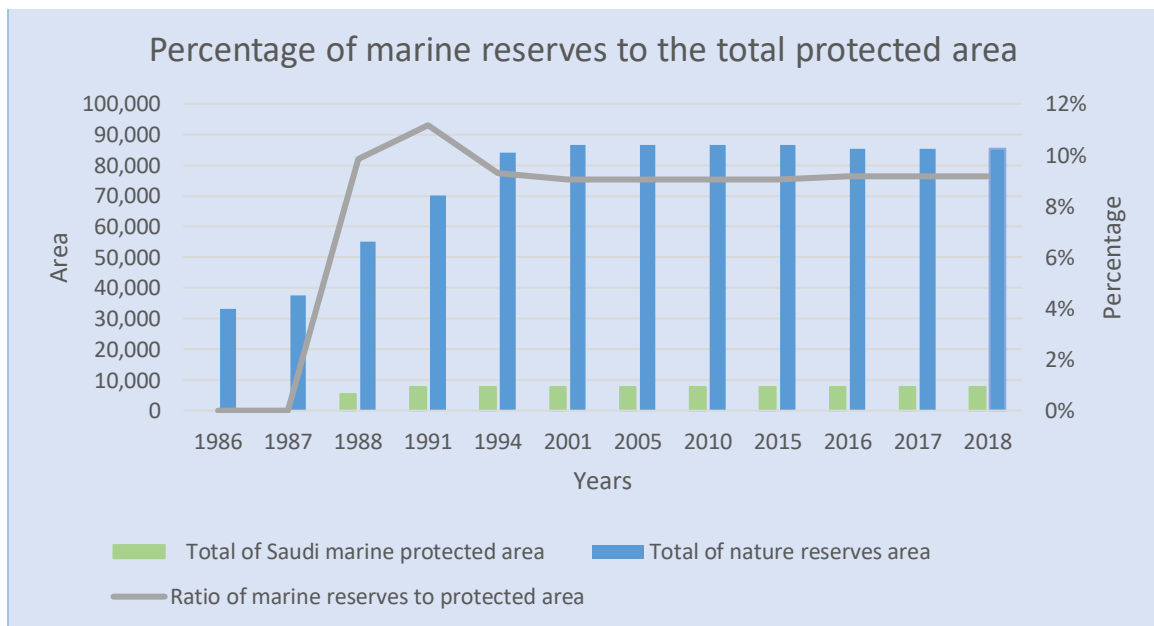

The Percentage of Marine Reserves from Total Kingdom Area During the Period 1986-2018

Tables and charts:

Percentage Rate of Saudi Marine Protected Area During the Period 1986 – 2018

Variable	Year											
	1986	1987	1988	1991	1994	2001	2005	2010	2015	2016	2017	2018
Rate of Saudi marine protected area increase	0	4	5,408	2,411	-	-	-	-	-	-	-	-
Total of Saudi marine protected area	0	4	5,412	7,823	7,823	7,823	7,823	7,823	7,823	7,823	7,823	7,823
Total of nature reserves area	33,114	37,512	55,034	70,078	84,103	86,582	86,582	86,582	86,582	85,393	85,39	85,393
percentage of marine reserves to protected area	0%	0%	9.83%	11.16%	9.30%	9.04%	9.04%	9.04%	9.04%	9.16%	9.16%	9.16%

Area:km2

Source: Saudi Wildlife Authority

2018

الهيئة العامة للإحصاء
General Authority for Statistics

إحصاءات البيئة
Environment Statistics