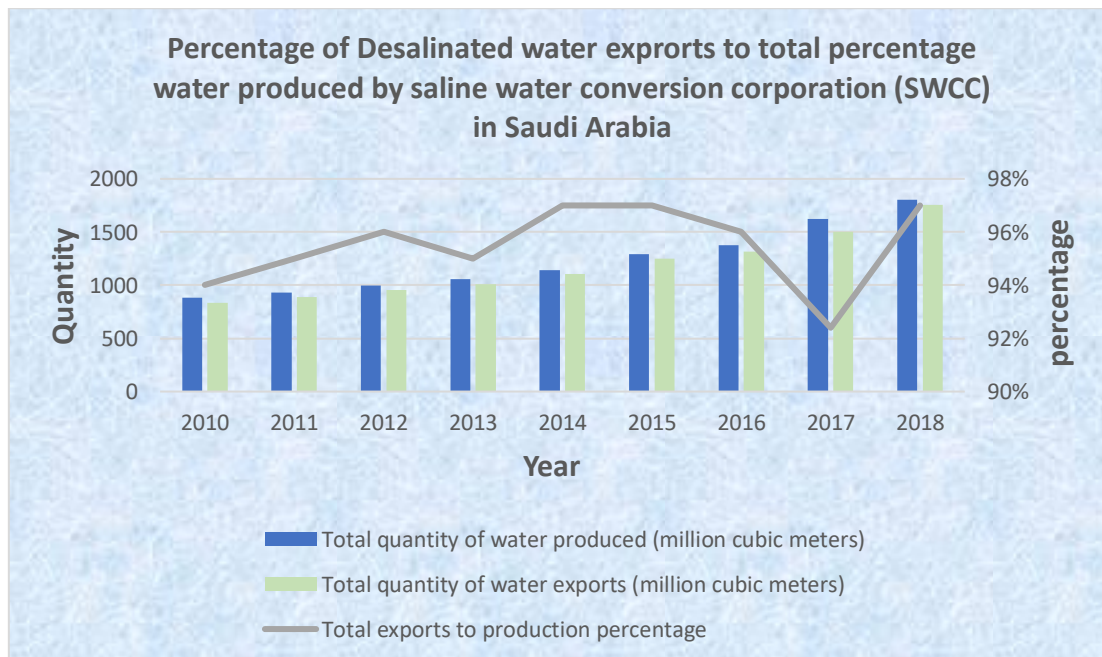

Percentage of Desalinated Water Exports to Total Volume of Water Supplied by Saline Water Conversion Corporation (SWCC) in Saudi Arabia (2010-2018)

Tables and charts:

Percentage Of Desalinated Water Exports To Total Percentage Water Produced By Saline Water Conversion Corporation (SWCC) In Saudi Arabia (2010-2018)

Variable	Year								
	2010	2011	2012	2013	2014	2015	2016	2017	2018
Total quantity of water produced (million cubic meters)	884	932	997	1,055	1,140	1,292	1,377	1,625	1,803
Total quantity of water exports (million cubic meters)	833	886	955	1,007	1,104	1,248	1,317	1,502	1,753
Total exports to production percentage	94%	95%	96%	95%	97%	97%	96%	92.40%	97%

Source: Saline Water Conversion Corporation (SWCC)

Unit: Million cubic meters

2018