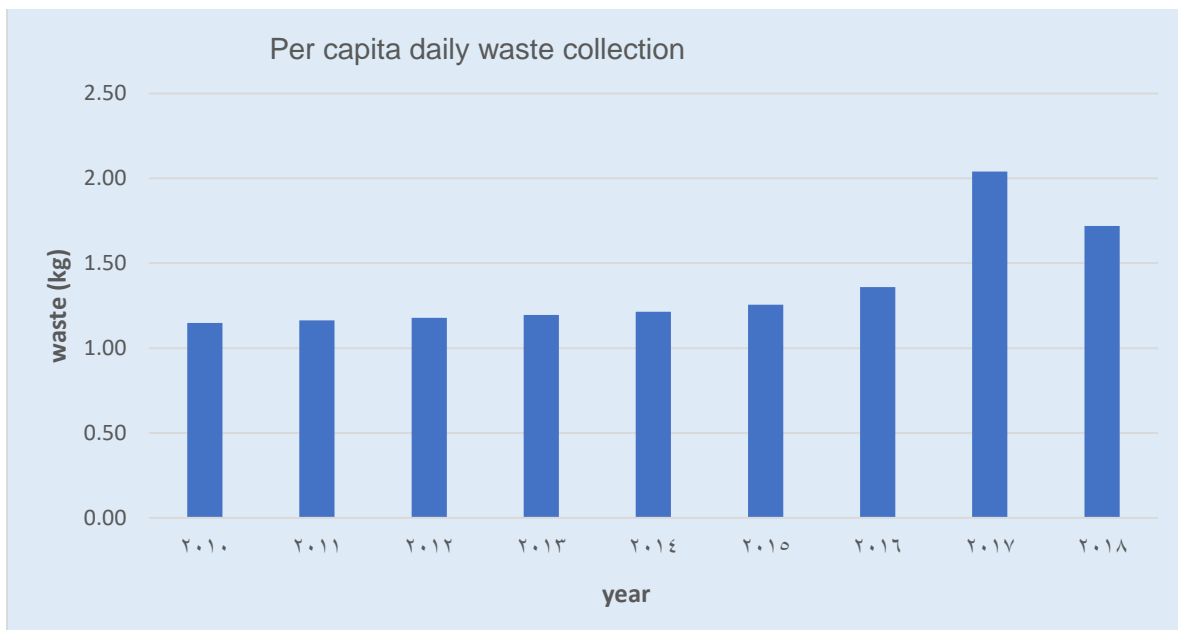

$$\frac{\text{Total quantity of household waste}}{\text{Population} * 365}$$

Tables and charts:

Per Capita Waste Collection In Saudi Arabia During The Period 2010-2018

Variable	Year								
	2010	2011	2012	2013	2014	2015	2016	2017	2018
Quantity of household waste	11,555	12,048	12,560	13,093	13,646	14,220	15,752	24213	20,930
Population (1,000)	27,563	28,376	29,196	29,994	30,770	31,016	31,742	32,552	33,413
Per capita daily waste generation	1.15	1.16	1.18	1.20	1.22	1.26	1.36	2.04	1.72

Volume: Waste (1,000 tons)

Volume: Per capita generation (kg)

Source: Ministry of Municipal and Rural Affairs

summary:

The Table Shows That The Per Capita Daily Waste Collection Rate According To The Ministry Of Municipal And Rural Affairs' Reports, Which Ranges Between 1.15 kg In 2010 To 1.72 kg In 2018.