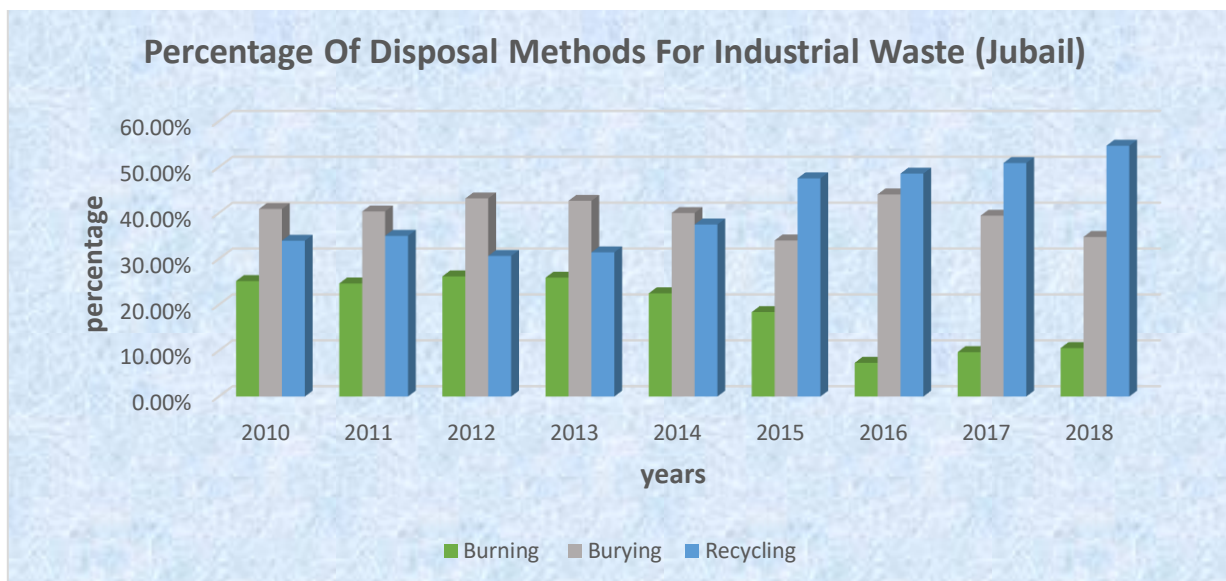

Percentage of Disposal Methods for Industrial Waste in Saudi Arabia (Jubail)

During The Period 2010-2018

Tables and Charts

Disposal Methods of Industrial Waste in Saudi Arabia (Jubail) During the Period 2010-2018

Volume: Ton per year

Source: Royal Commission for Jubail and Yanbu

2018

Percentage of Disposal Methods for Industrial Waste in Saudi Arabia (Jubail)

During The Period 2010-2018

Summary:

It Is Clear That the Total Quantity of Waste Is Increasing From 2010-2017 (150 thousand Tons – 358 thousand Tons). As for The Disposal Methods, The Percentage of Burning Ranges From 25% In 2010 To 10% In 2018 Of the Industrial Waste. While the Percentage of Burying Fluctuates From 41% In 2010 To 34% In 2018. The Percentage of Recycling is Increasing From 34% In 2010 To 54% Of Industrial Waste In 2018.