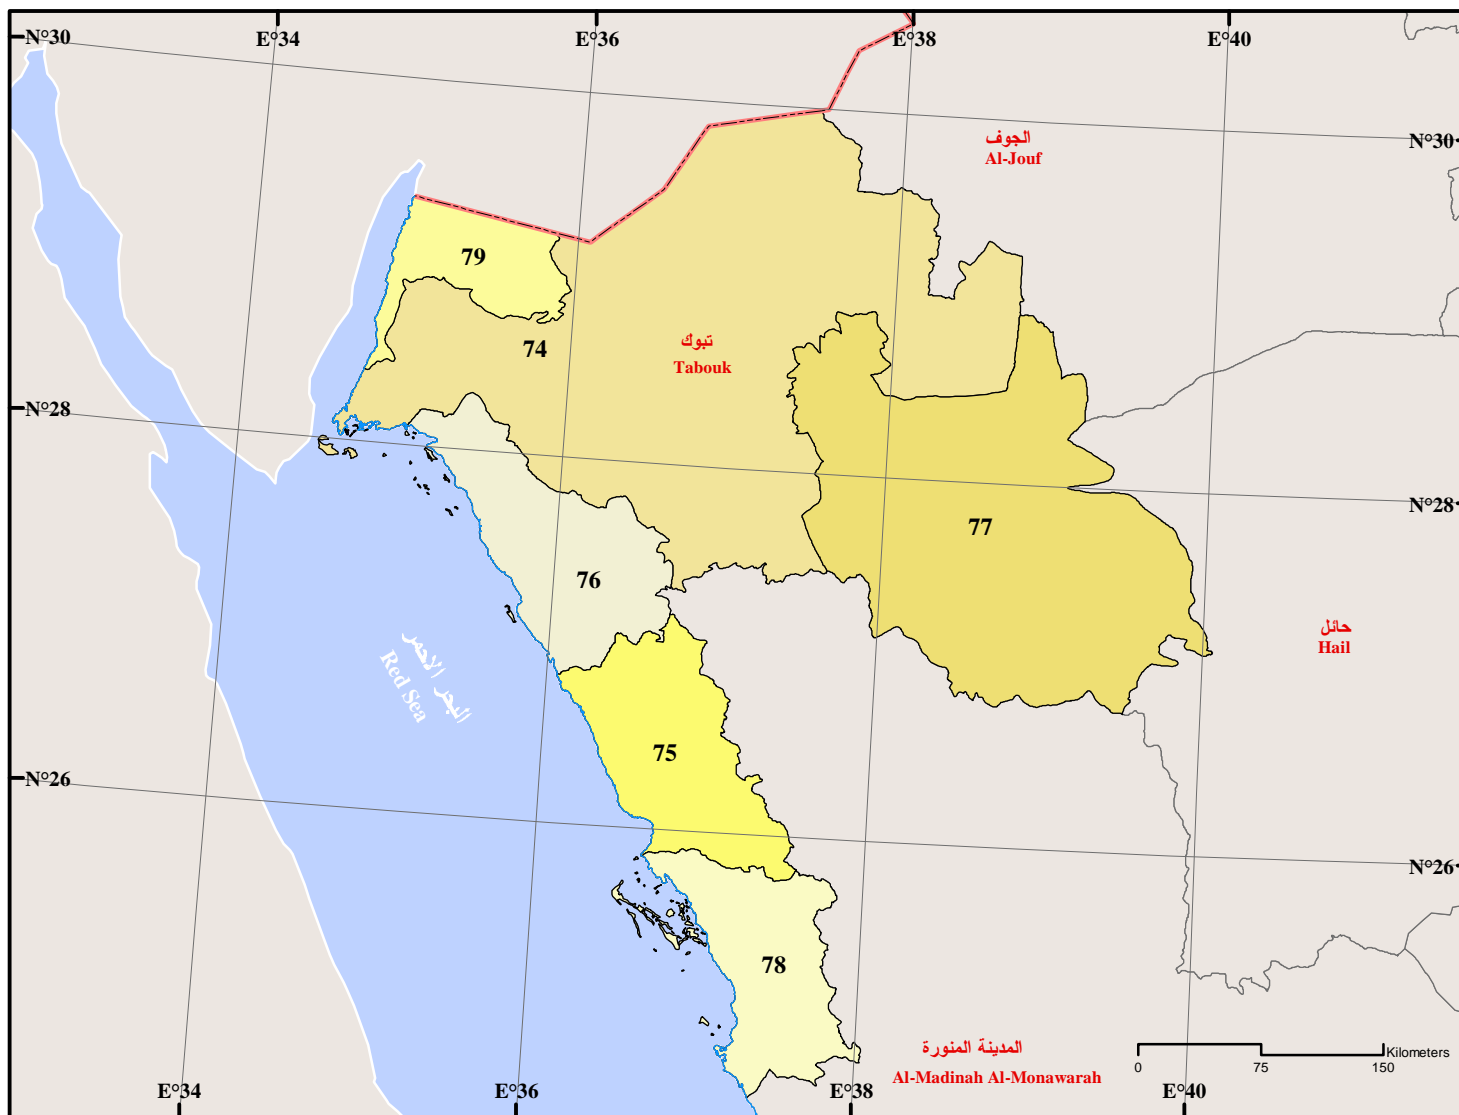

Location:

Tabouk Region is located in the northwest corner of the Kingdom. It is bordered in north by Jordan, in the east by the regions of Al-Jouf and Hail, in the south by Al-Madinah Al-Monawarah Region, and in the west by the Red Sea.

الموقع:

تقع منطقة تبوك في الجهة الشمالية الغربية من المملكة العربية السعودية، حيث يحدها من الشمال الأردن ومن الشرق منطقتا الجوف وحائل ومن الجنوب منطقة المدينة المنورة ومن الغرب البحر الأحمر.

Tabouk Region General Location

منطقة تبوك
الموقع العام

الموقع العام
General
Location

Tabouk Region Governorates

محافظات منطقة تبوك

منطقة تبوك
Tabouk Region

Governorates

Tabouk Region is divided into one emirate quarter and five governorates. The following table shows the Tabouk's governorates:

المحافظات

تتقسم منطقة تبوك التي مقر الإمارة وخمس محافظات ويوضح الجدول التالي أسماء المحافظات:

Governorate	الرمز Code	المحافظة
Tabouk	*74	تبوك
Al-Wajh	75	الوجه
Duba	76	ضباء
Tayma	77	تيماء
Umluj	78	أملج
Haqil	79	حقل

* Emirate Quarter

* مقر الإمارة