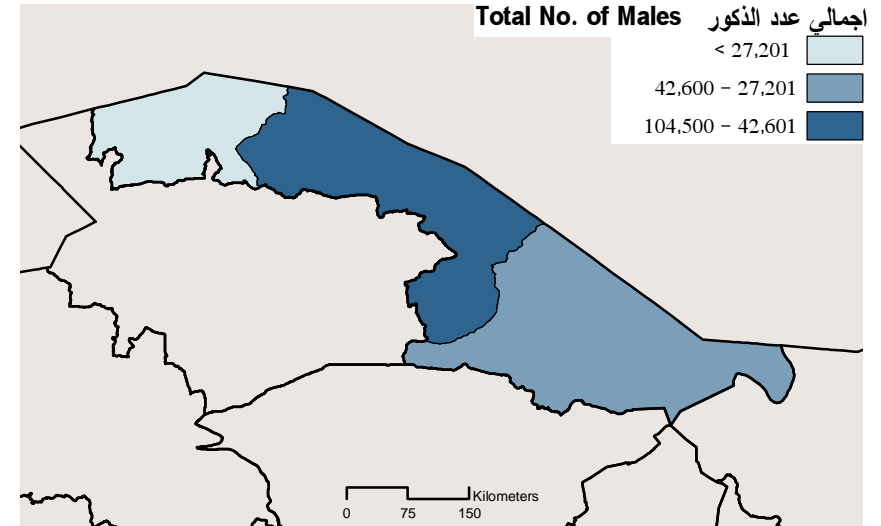

Location:

The Region of Jazan is located in the south west corner of the Kingdom. It is bordered in the north by Aseer region, in the east and south by Yemen, and in the west by the Red Sea. Jazan region contains around 100 island, the biggest island is Farasan.