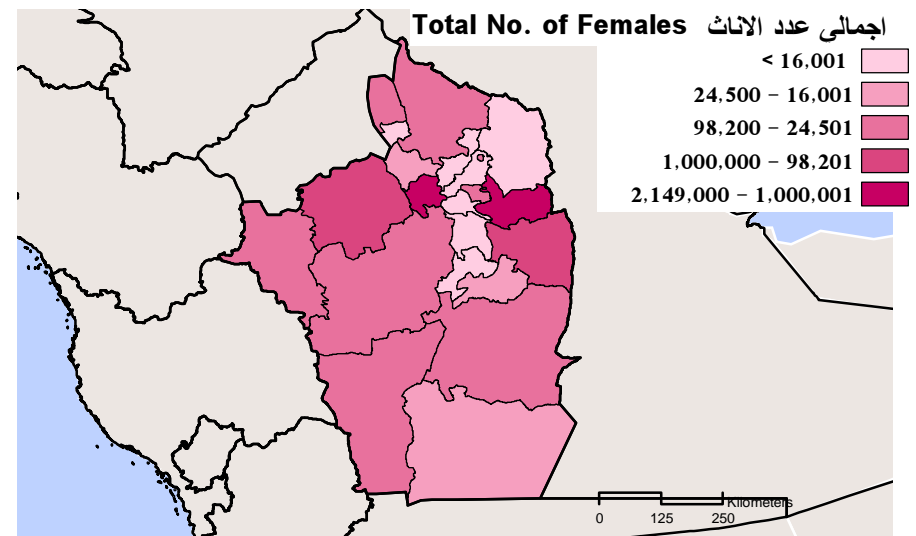

Ar-Riyad Region

منطقة الرياض

Population:

عدد السكان:

Saudis and Non Saudis

سعوديون وغير سعوديين

The distribution of males, females and the total population for Ar-Riyad Governorates

توزيع الذكور والإناث و إجمالي السكان على محافظات منطقة الرياض

Location:

The Region of Makkah Al-Mokarramah is located in the western part of the Kingdom. It is bordered in the north by the region of Al-Madinah Al-Monawarah, in the east by a part of Ar-Riyadh region, in the south by the regions of Aseer and Al-Baha , and in the west by the Red Sea.