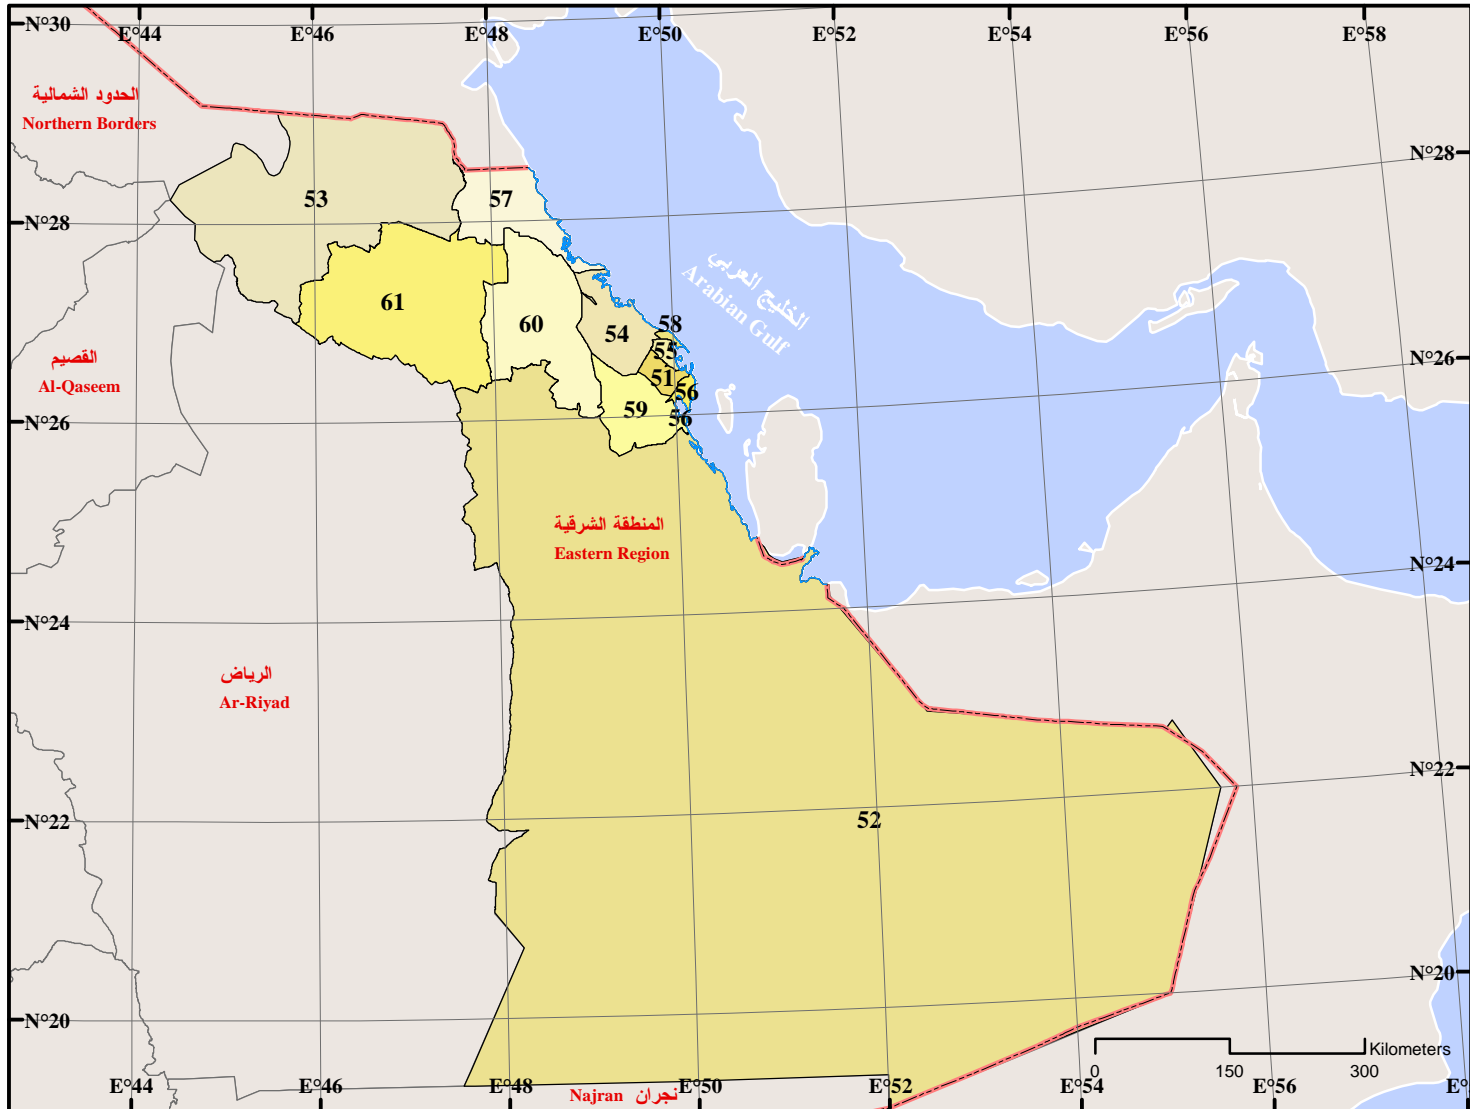

Location:

Eastern Region is located in the west part of the Kingdom. It is bordered in the north by Kuwait, Iraq and the Northern Region, in the east by the Arabian Gulf, United Arab Emirates and Qatar, in the south by The Sultanate of Oman, and in the west by the regions of Ar-Riyadh, Al-Qaseem, and Najran.

الموقع:

تقع المنطقة الشرقية في شرق المملكة العربية السعودية ويحدها شمالاً دولة الكويت وجمهورية العراق ومنطقة الحدود الشمالية وشرقاً الخليج العربي ودولة الإمارات العربية المتحدة ودولة قطر وسلطنة عمان وجنوباً سلطنة عمان وغرباً مناطق الرياض والقصيم ونجران.

Eastern Region
General Location

المنطقة الشرقية
الموقع العام

الموقع العام
General
Location

Eastern Region Governorates

محافظات المنطقة الشرقية

المنطقة الشرقية
Eastern Region

Governorates

Eastern Region is divided into the emirate quarter and ten governorates. The following table shows Eastern Region's governorates:

المحافظات

تنقسم المنطقة الشرقية الى مقر الامارة وعشر محافظات ويوضح الجدول التالي اسماء المحافظات:

Governorate	الرمز Code	المحافظة
Ad-Dammam	*51	الدمام
Al-Ahsa	52	الاحساء
Hafar Al-Batin	53	حفر الباطن
Al-Jubayl	54	الجبيل
Al-Qatif	55	القطيف
Al-Khubar	56	الخبر
Al-Khafji	57	الخفجي
Ras Tannurah	58	رأس تنوره
Buqayq	59	بقيق
Al-Nuayriyah	60	النعيرية
Qaryah Al-Ulya	61	قرية العليا

* Emirate Quarter

* مقر الامارة