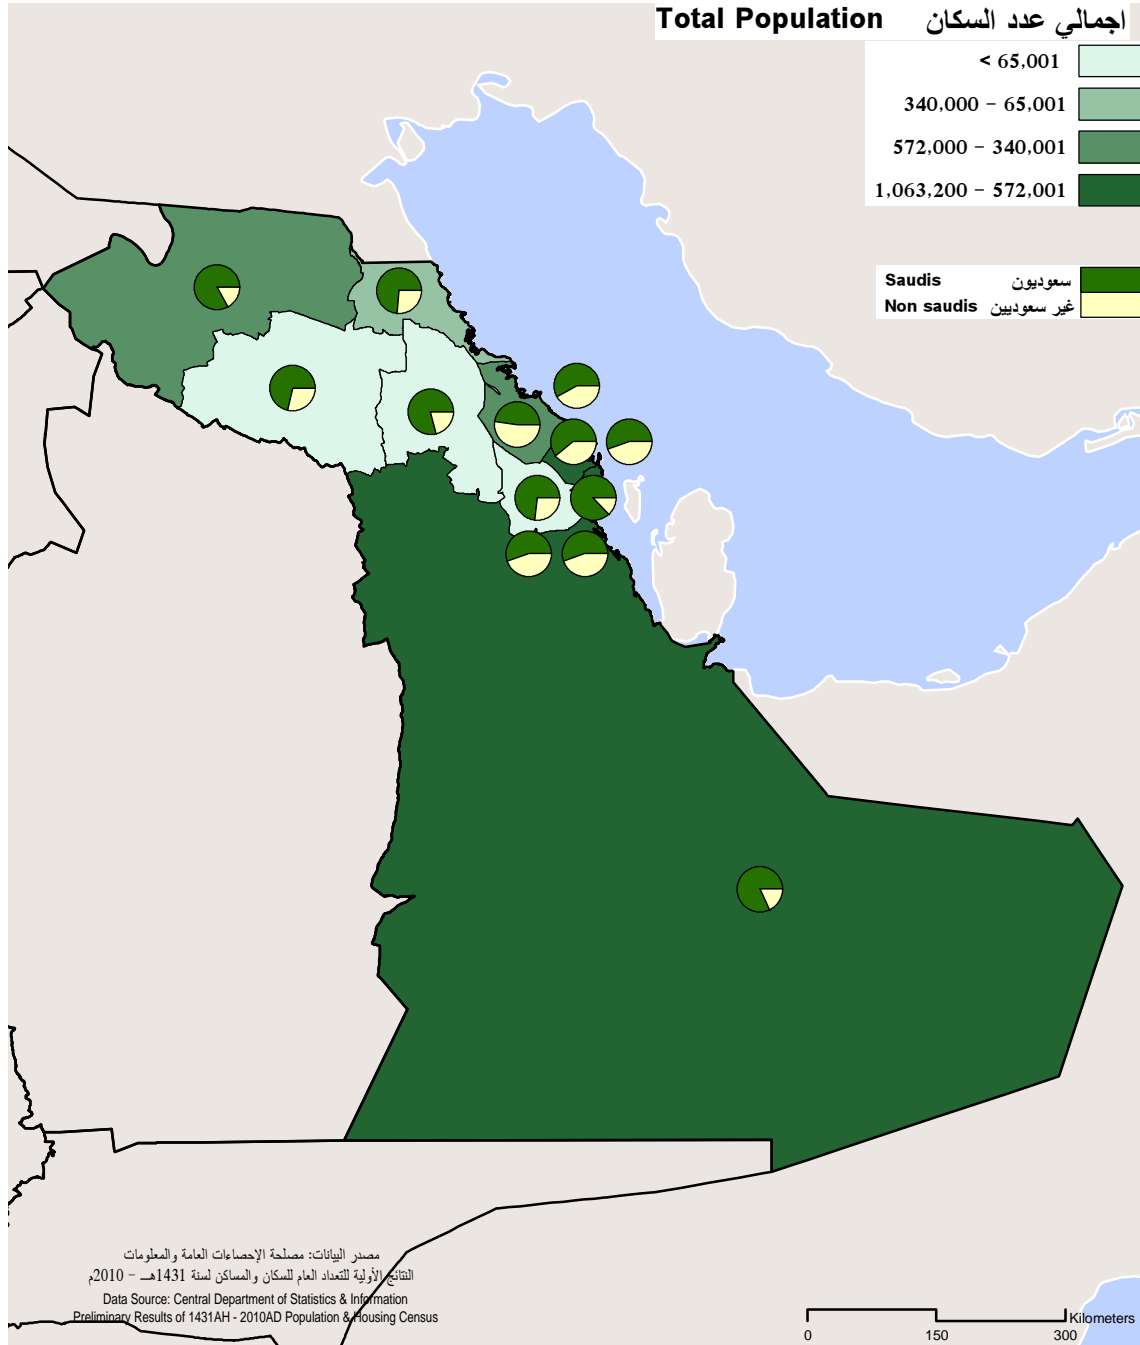

Eastern Region المنطقة الشرقية

Population: عدد السكان:
Saudis and Non Saudis سعوديون وغير سعوديون

The distribution of males, females and the total population for Eastern Region Governorates
توزيع الذكور والإناث وإجمالي السكان على محافظات المنطقة الشرقية