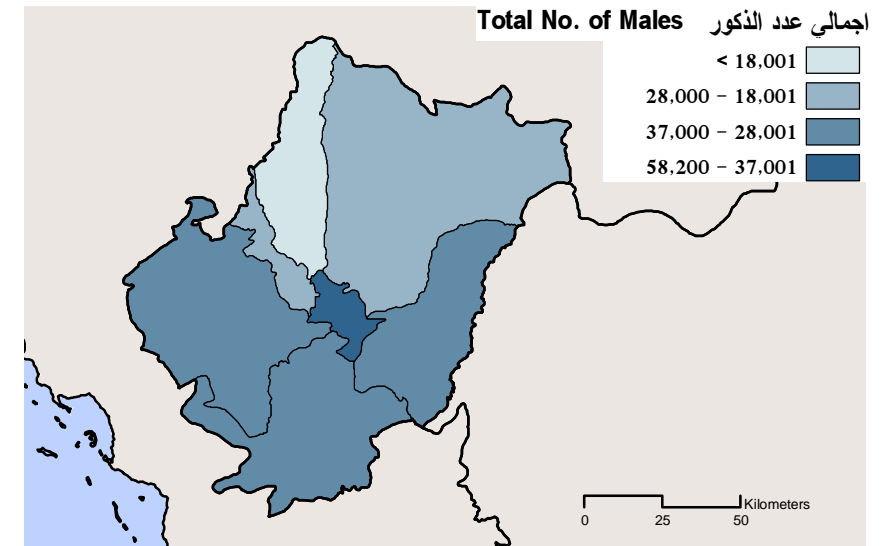

Najran Region Governorates

منطقة نجران الموقع العام

محافظات منطقة نجران

الموقع العام
General
Location

منطقة نجران
Najran Region

Governorates

Najran Region is divided into the emirate quarter and seven governorates. The following table shows Najran's governorates:

Location:

The region of Al-Jouf is located in the south west corner of the Kingdom. It is bordered in the north by Kingdom of Jordan and the Northern Borders region, in the east by the Northern Borders region, in the South by Hail and Tabouk regions, and in the west by Kingdom of Jordan and Tabouk region.