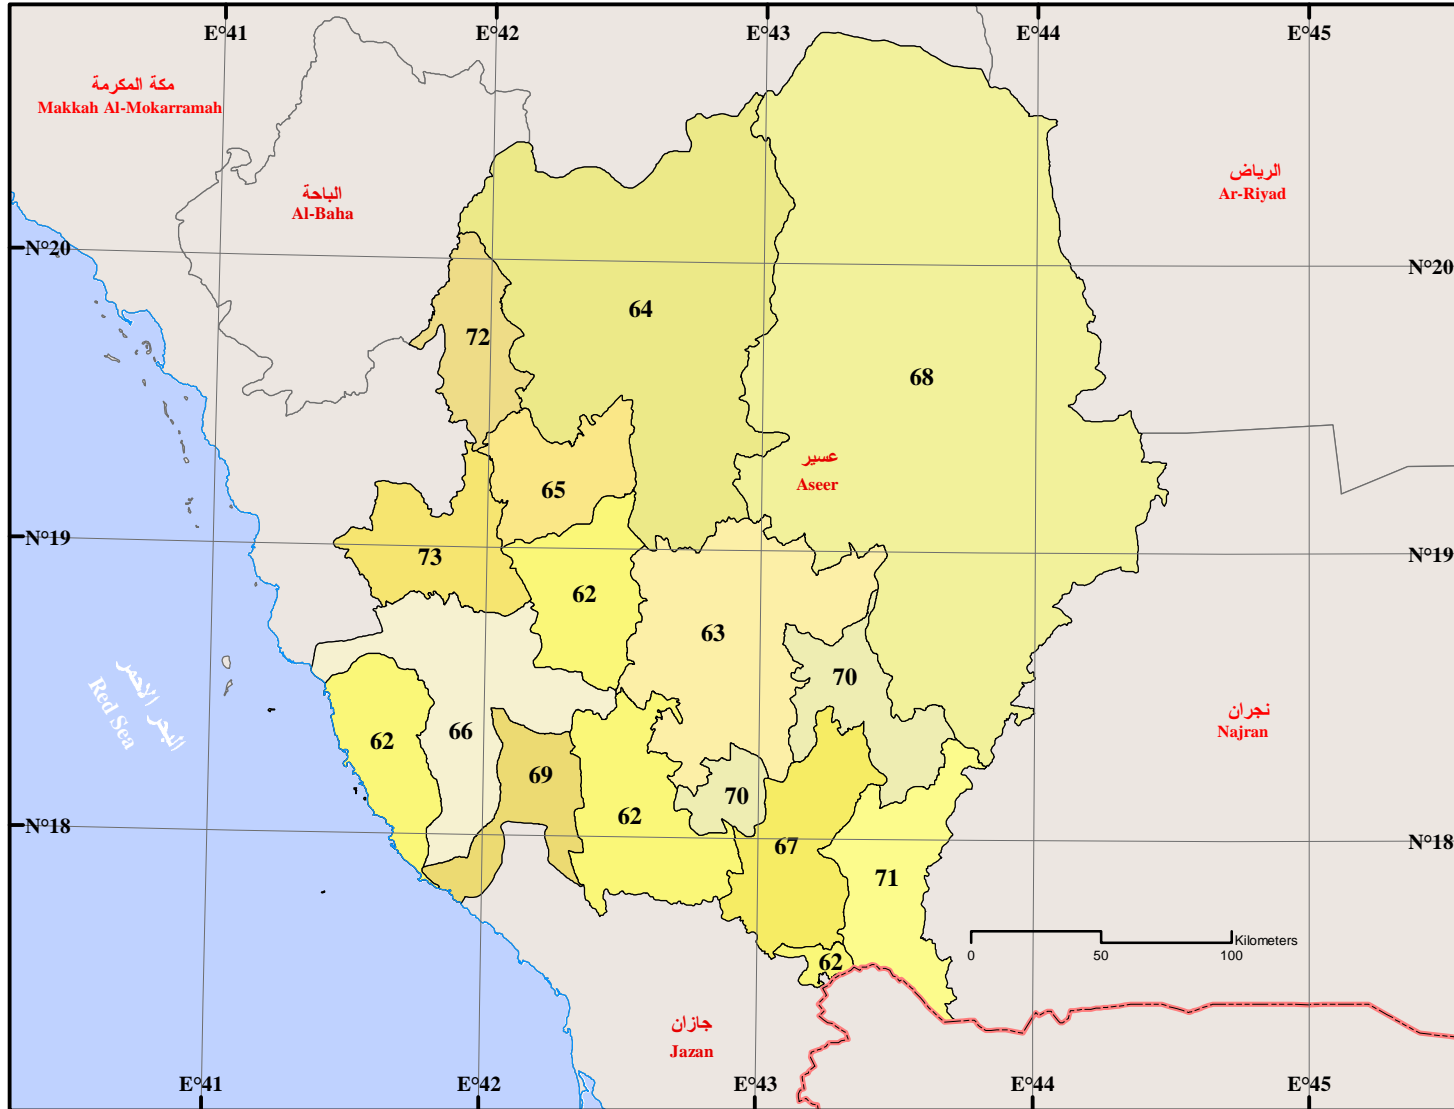

Location:

Aseer Region is located in the south east part of the Kingdom. It is bordered in the north by the regions of Makkah Al-Mokarramah and Baha, in the east by the region of Najran and part of Ar-Riyad, in the south by the region of Jazan and Yemen, and in the west by the Red Sea.

الموقع:

تقع منطقة عسير في جنوب غرب المملكة العربية السعودية، حيث يحدها من الشمال منطقتا مكة المكرمة والباحة ومن الشرق منطقة نجران وجزء من منطقة الرياض ومن الجنوب منطقة جازان والجمهورية اليمنية ومن الغرب البحر الأحمر.

Aseer Region General Location

Aseer Region Governorates

منطقة عسير الموقع العام

محافظات منطقة عسير

الموقع العام
General
Location

منطقة عسير
Aseer Region

Governorates

Aseer Region is divided into the emirate quarter and eleven governorates. The following table shows Aseer's governorates:

المحافظات

تنقسم منطقة عسير الى مقر الإمارة وحدى عشرة محافظة ويوضح الجدول التالي أسماء المحافظات:

Governorate	الرمز Code	المحافظة
Abha	*62	ابها
Khamis Mushayt	63	خميس مشيط
Bishah	64	بيشة
Annamas	65	النماص
Muhayil	66	محائل
Sarat Abidah	67	سراة عبيدة
Tathlith	68	تثليث
Rijal Alma	69	رجال المع
Ahad Rifaydah	70	احد رفيدة
Zahran Al-Janub	71	ظهران الجنوب
Balqarn	72	بالقرن
Al-Majardah	73	المجاردة

* Emirate Quarter

* مقر الإمارة