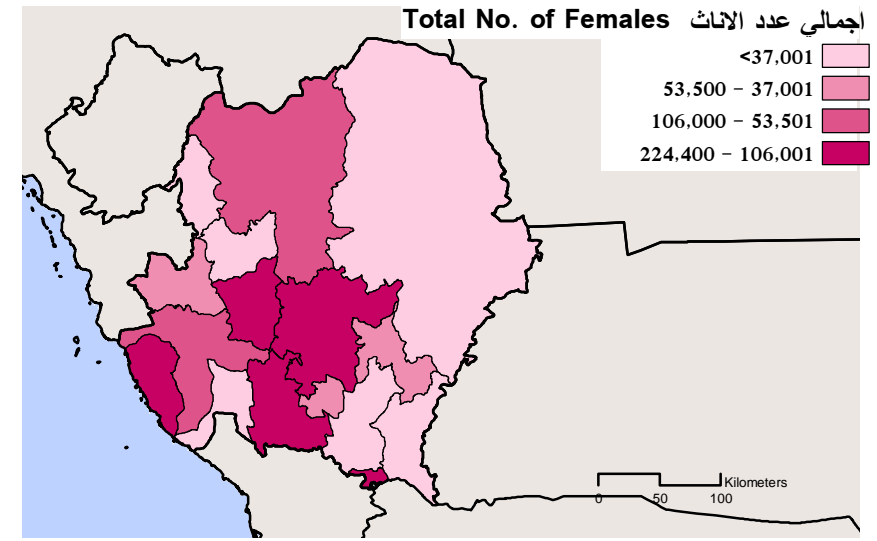

Location:

Tabouk Region is located in the northwest corner of the Kingdom. It is bordered in north by Jordan, in the east by the regions of Al-Jouf and Hail, in the south by Al-Madinah Al-Monawarah Region, and in the west by the Red Sea.