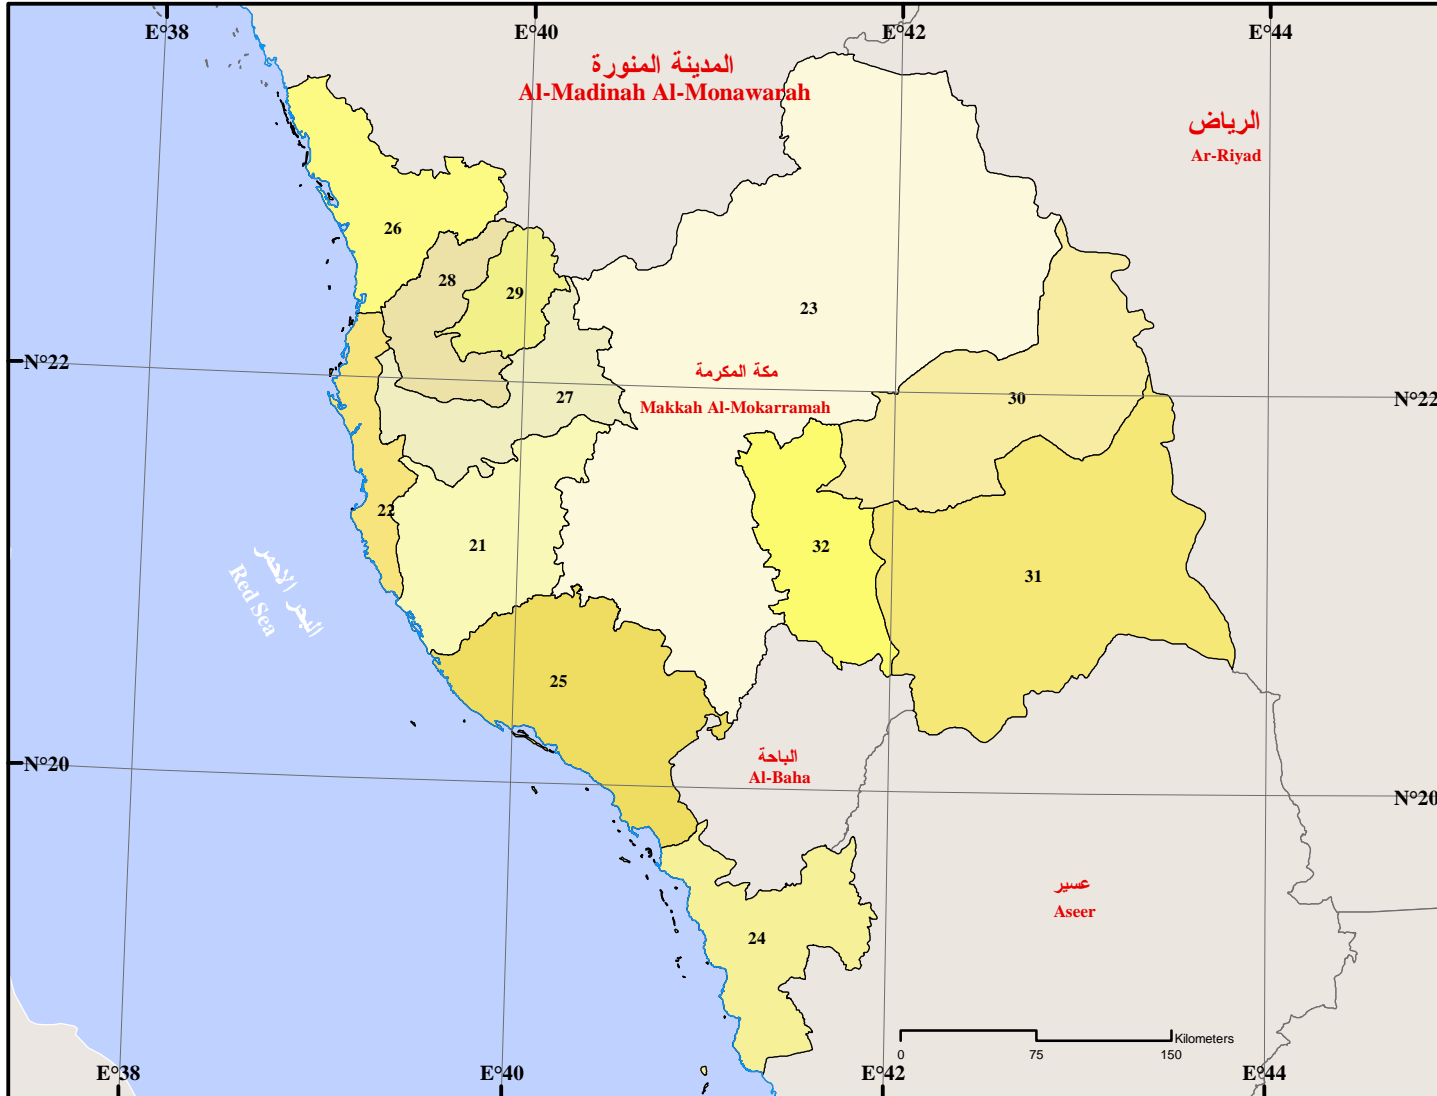

Location:

The Region of Makkah Al-Mokarramah is located in the western part of the Kingdom. It is bordered in the north by the region of Al-Madinah Al-Monawarah, in the east by a part of Ar-Riyadh region, in the south by the regions of Aseer and Al-Baha , and in the west by the Red Sea.

الموقع:

تقع منطقة مكة المكرمة في الجهة الغربية من المملكة العربية السعودية حيث يحدها شمالا منطقة المدينة المنورة وشرقا جزء من منطقة الرياض وجنوبا منطقتا عسير والباحة وغربا البحر الأحمر.

Makkah Al-Mokarramah Region
General Location

منطقة مكة المكرمة
الموقع العام

الموقع العام
General
Location

Makkah Al-Mokarramah Region Governorates

محافظات منطقة مكة المكرمة

منطقة مكة المكرمة
Makkah Al-Mokarramah
Region

Governorates

Makkah Al-Mokarramah Region is divided into the emirate quarter and eleven governorates. The following table shows Makkah Al-Mokarramah's governorates:

المحافظات

تنقسم منطقة مكة المكرمة الى مقر الامارة واحدى عشرة محافظة ويوضح الجدول التالي اسماء المحافظات:

Governorate	الرمز Code	المحافظة
Makkah Al-Mokarramah	*21	مكة المكرمة
Jiddah	22	جدة
At-Taif	23	الطائف
Al-Qunfidhah	24	القفذة
Al-Lith	25	الليث
Rabigh	26	رابغ
Al-Jumum	27	الجموم
Khulays	28	خليص
Al-Kamil	29	الكامل
Al-Khurmah	30	الخرمة
Ranyah	31	رنية
Turubah	32	تربة

* Emirate Quarter

* مقر الامارة