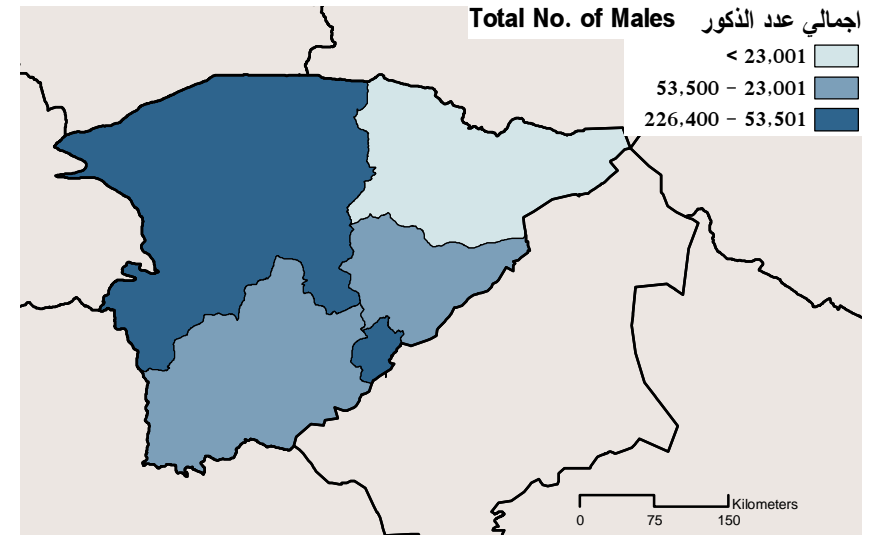

Hail Region

منطقة حائل

Population: Saudis and Non Saudis

عدد السكان: سعوديون وغير سعوديين

The distribution of males, females and the total population for Hail Governorates

توزيع الذكور والإناث وإجمالي السكان على محافظات منطقة حائل