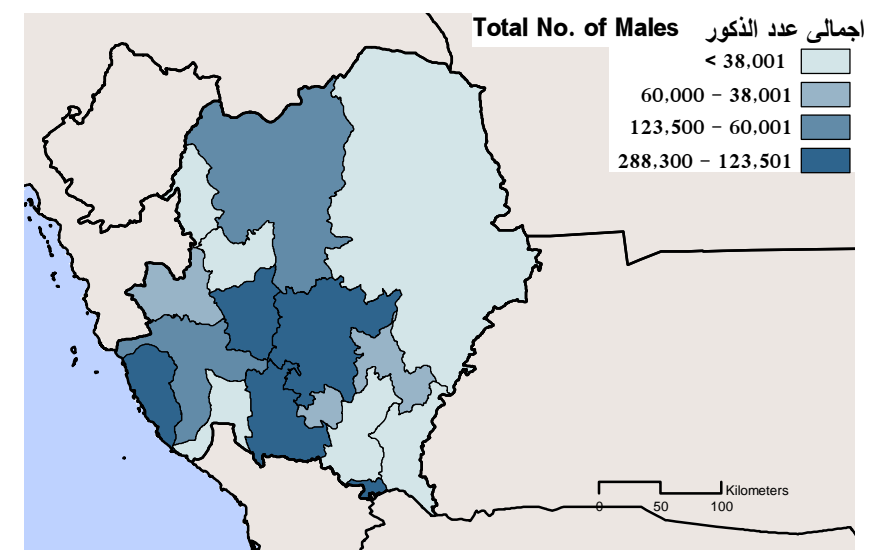

Location:

Tabouk Region is located in the northwest corner of the Kingdom. It is bordered in north by Jordan, in the east by the regions of Al-Jouf and Hail, in the south by Al-Madinah Al-Monawarah Region, and in the west by the Red Sea.