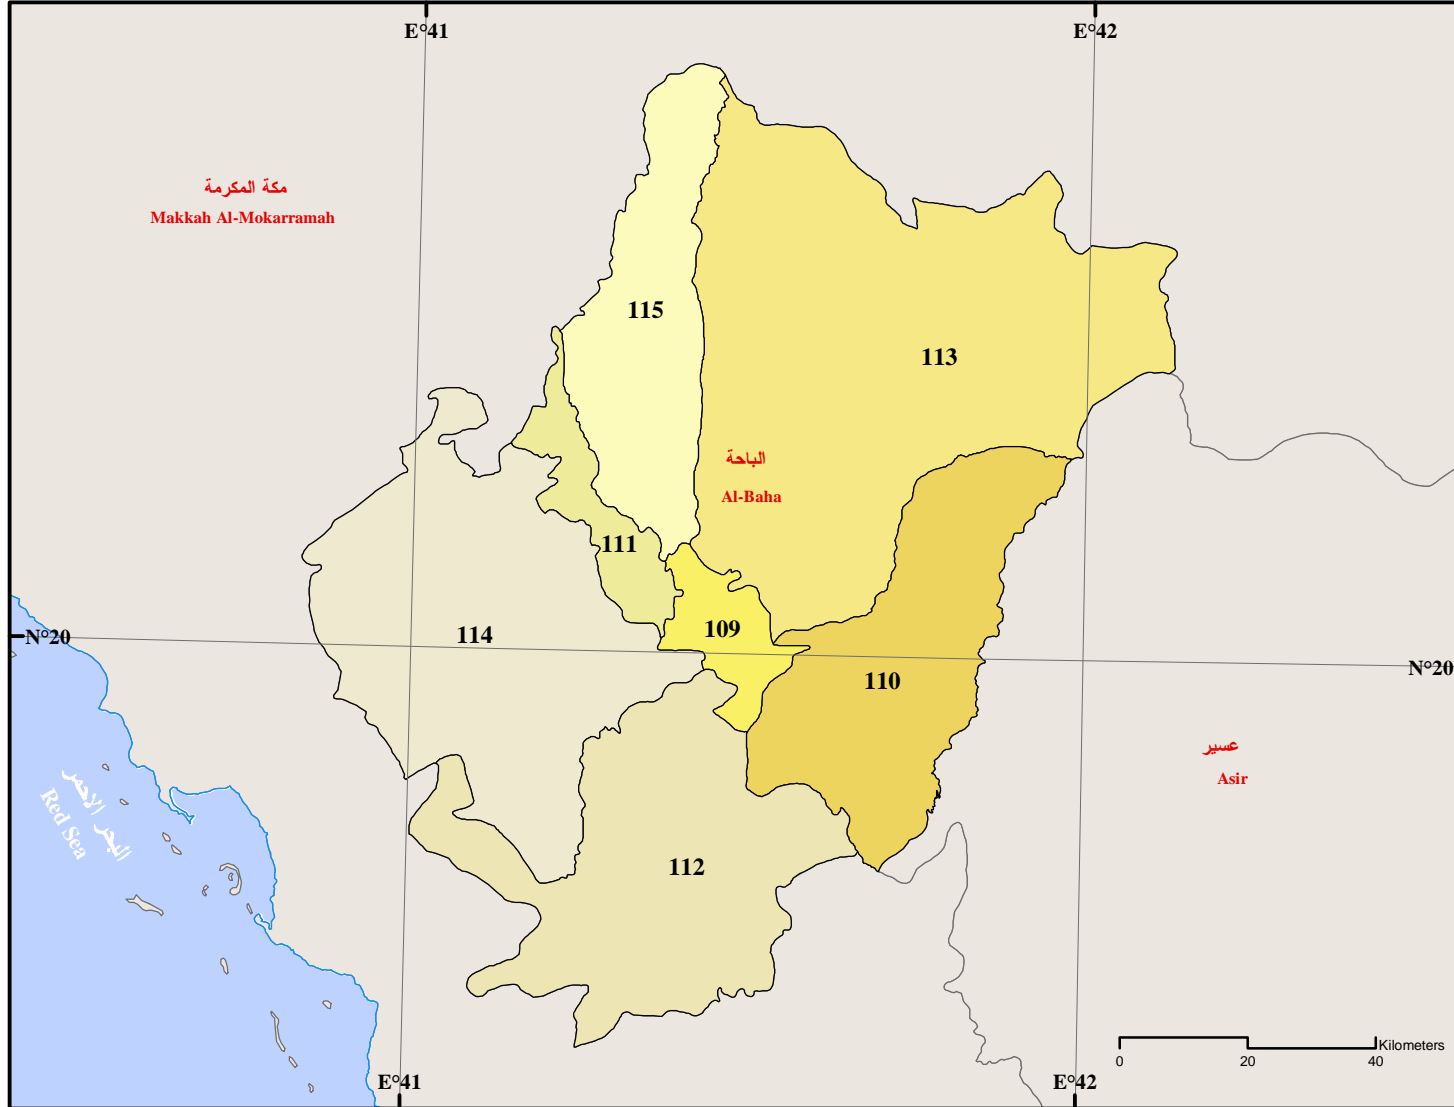

Location:

The region of Al-Baha is located in the south west corner of the Kingdom. It is considered to be the smallest region of the Kingdom. It is bordered in the north, east and west by Makkah Al-Mokarramah region, and in the south by Aseer region.

الموقع:

تقع منطقة الباحة في الجهة الجنوبية الغربية من المملكة العربية السعودية، وتعد من أصغر مناطق المملكة. تحدها منطقة مكة المكرمة من الشمال والغرب والشرق ومن الجنوب منطقة عسير.

Al-Baha Region
General Location

منطقة الباحة
الموقع العام

Al-Baha Region Governorates

محافظات منطقة الباحة

منطقة الباحة
Al-Baha Region

الموقع العام
General
Location

Governorates

Al-Baha Region is divided into the emirate quarter and five governorates. The following table shows Al-Baha's governorates:

المحافظات

تنقسم منطقة الباحة الى مقر امانة وست محافظات ويوضح الجدول التالي اسماء المحافظات:

Governorate	الرمز Code	المحافظة
Al-Baha	*109	الباحة
Biljurashi	110	بلجرشي
Al-Mandaq	111	المنطق
Al-Mukhwah	112	المخواه
Al-Aqiq	113	العقيق
Qilwah	114	قلوه
Al-Qari	115	القرى

* Emirate Quarter

* مقر الامارة