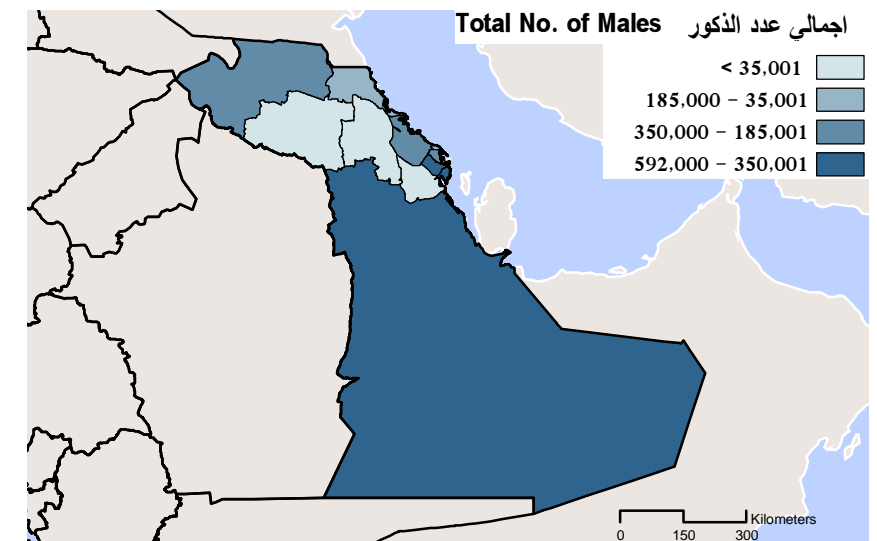

Location:

Aseer Region is located in the south east part of the Kingdom. It is bordered in the north by the regions of Makkah Al-Mokarramah and Baha, in the east by the region of Najran and part of Ar-Riyad, in the south by the region of Jazan and Yemen, and in the west by the Red Sea.

Location:

The Region of Jazan is located in the south west corner of the Kingdom. It is bordered in the north by Aseer region, in the east and south by Yemen, and in the west by the Red Sea. Jazan region contains around 100 island, the biggest island is Farasan.