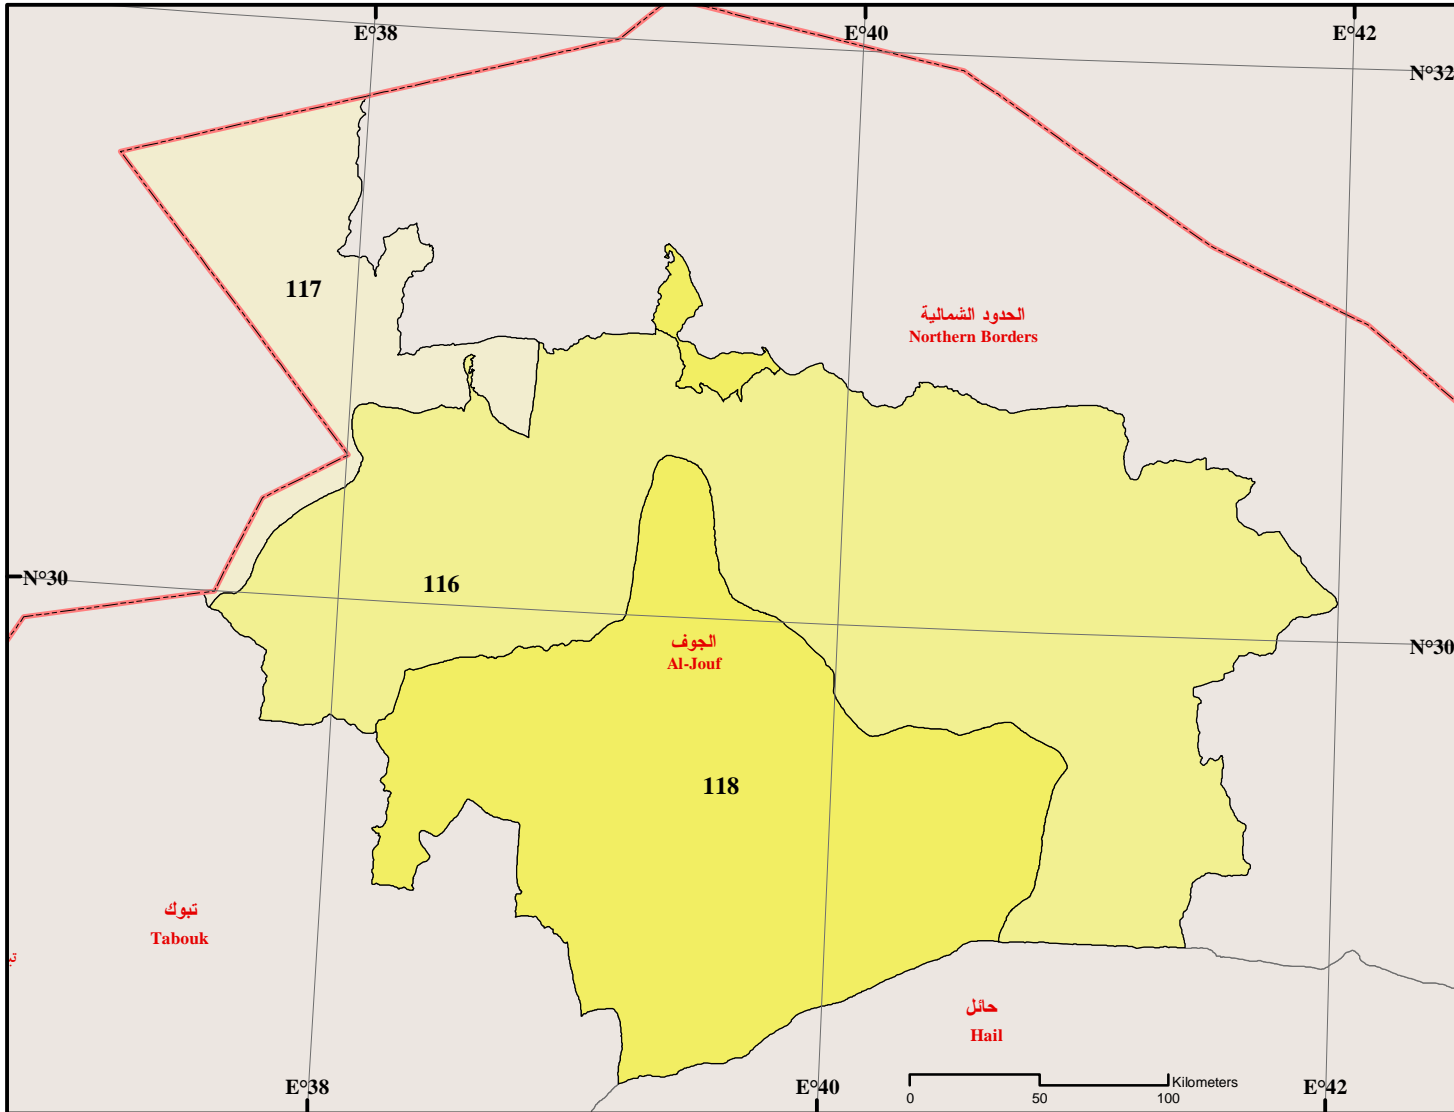

Location:

The region of Al-Jouf is located in the south west corner of the Kingdom. It is bordered in the north by Kingdom of Jordan and the Northern Borders region, in the east by the Northern Borders region, in the South by Hail and Tabouk regions, and in the west by Kingdom of Jordan and Tabouk region.

الموقع:

تقع منطقة الجوف في الجهة الشمالية الغربية من المملكة العربية السعودية، تحدها من الشمال المملكة الاردنية ومنطقة الحدود الشمالية ومن الشرق منطقة الحدود الشمالية ومن الجنوب منطقتا حائل و تبوك ومن الغرب المملكة الاردنية ومنطقة تبوك.

Al-Jouf Region
General Location

منطقة الجوف
الموقع العام

الموقع العام
General
Location

Al-Jouf Region Governorates

محافظات منطقة الجوف

منطقة الجوف
Al-Jouf Region

Governments

Al-Jouf Region is divided into the emirate quarter and two governorates. The following table shows Al-Jouf's governorates:

المحافظات

تتقسم منطقة الجوف الى مقر الامارة ومحافظتين ويوضح الجدول التالي اسماء المحافظات :

Governorate	الرمز Code	المحافظة
Sakaka	*116	سكاكا
Al-Quryyat	117	القريات
Dawamat Al-Jandal	118	دومة الجندل

* Emirate Quarter

* مقر الامارة