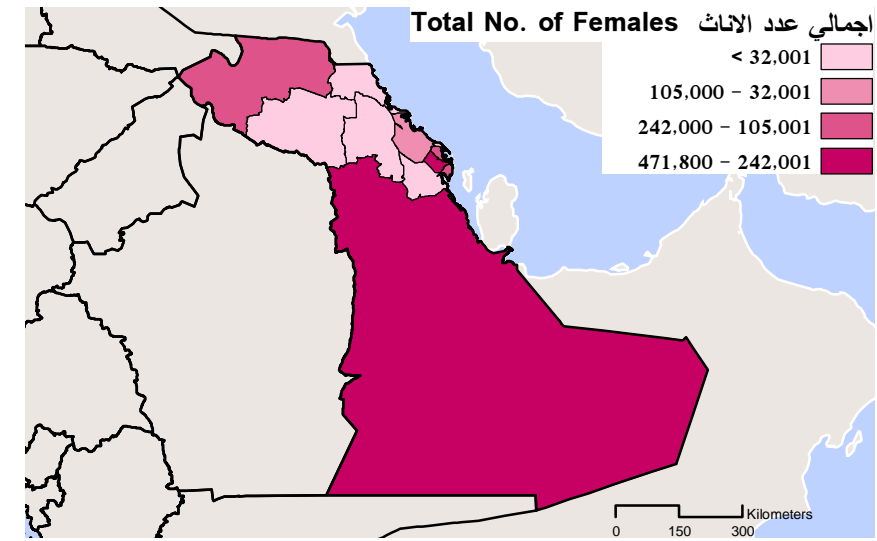

Location:

Aseer Region is located in the south east part of the Kingdom. It is bordered in the north by the regions of Makkah Al-Mokarramah and Baha, in the east by the region of Najran and part of Ar-Riyad, in the south by the region of Jazan and Yemen, and in the west by the Red Sea.

Location:

The Region of Jazan is located in the south west corner of the Kingdom. It is bordered in the north by Aseer region, in the east and south by Yemen, and in the west by the Red Sea. Jazan region contains around 100 island, the biggest island is Farasan.