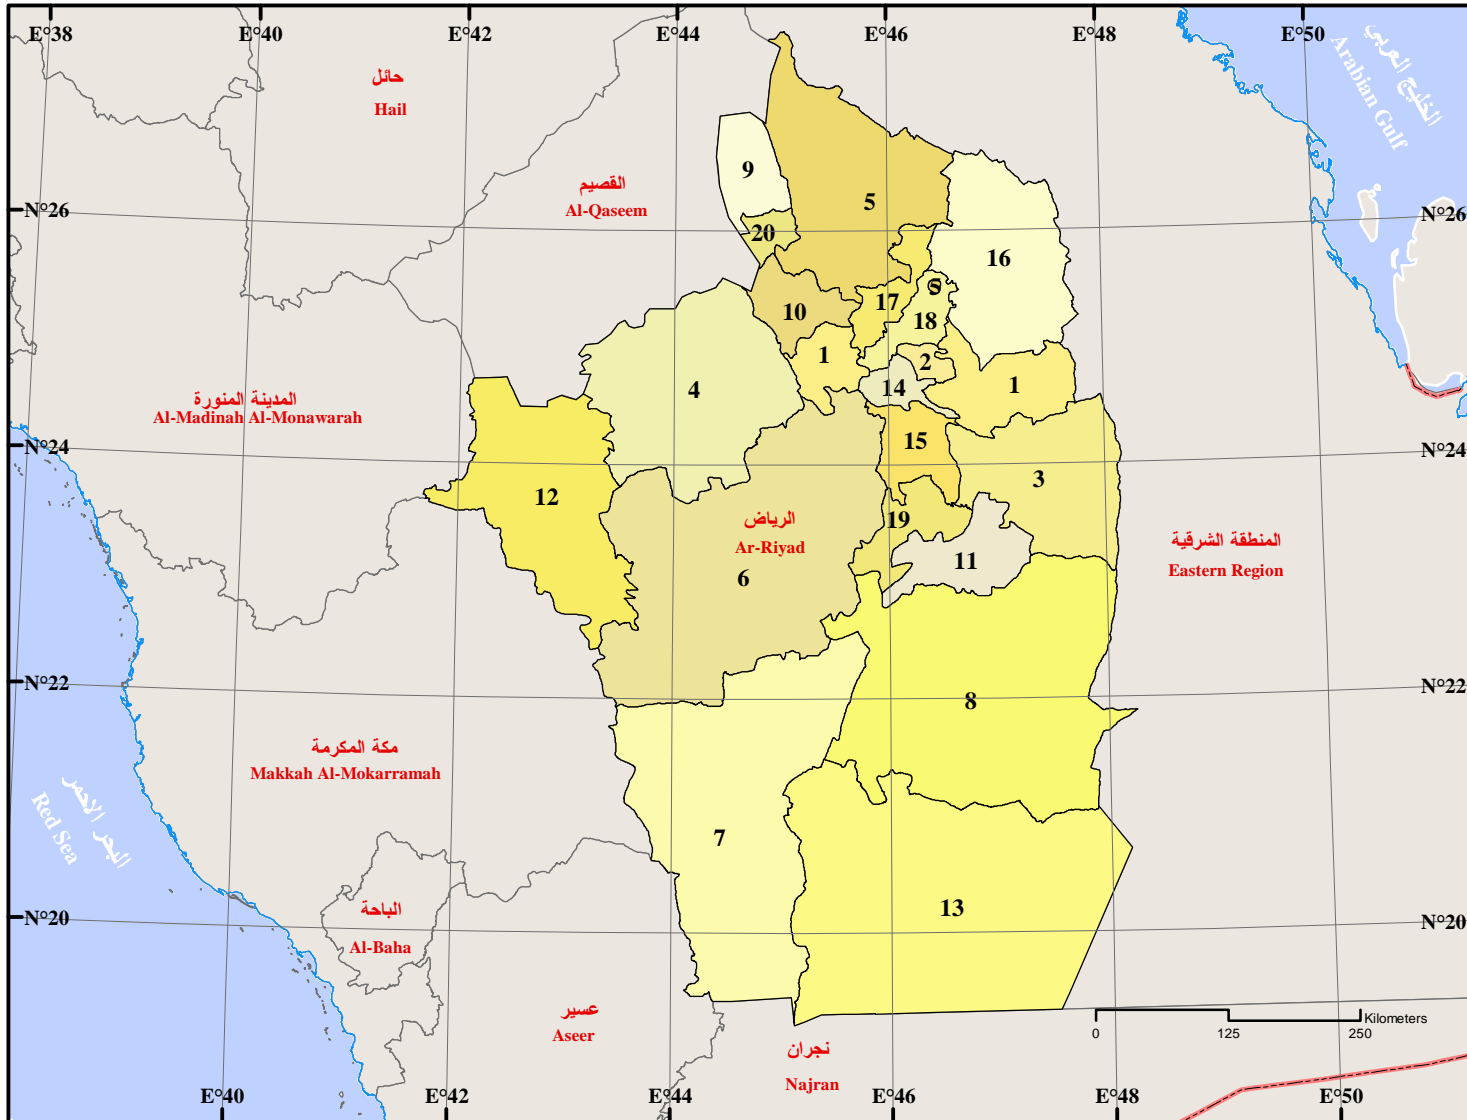

Location:

The Region of Ar-Riyad is located in the middle of the Kingdom. It is bordered in the north by the region of Al-Qaseem and the Eastern region, in the east by the Eastern region, in the south by Najran region and part of Aseer region, and in the west by the regions of Almadinah Almonawarah, Makkah Almokarramah, and Aseer.

الموقع:

تقع منطقة الرياض في قلب المملكة حيث يحدها شمالا منطقة القصيم وجزء من المنطقة الشرقية وشرقا المنطقة الشرقية وجنوبا منطقة نجران وجزء من منطقة عسير وغربا مناطق المدينة المنورة ومكة المكرمة وعسير

Ar-Riyad Region General Location

Ar-Riyad Region Governorates

منطقة الرياض الموقع العام

محافظات منطقة الرياض

الموقع العام
General
Location

منطقة الرياض
Ar-Riyad Region

Governorates

Ar-Riyad Region is divided into the emirate quarter and nineteen governorates. The following table shows Ar-Riyad's governorates:

المحافظات

تنقسم منطقة الرياض الى مقر الامارة وتسع عشرة محافظة ويوضح الجدول التالي اسماء المحافظات :

Governorate	الرمز Code	المحافظة
Ar-Riyad	*1	الرياض
Ad-Diriyah	2	الدرعية
Al-Kharj	3	الخرج
Ad-Duwadimi	4	الدوادمي
Al-Majmaah	5	المجمعة
Al-Quwayyah	6	القوية
Wadi Addawasir	7	وادي الدواسر
Al-Aflaj	8	الأفلاج
Az-Zulfi	9	الزلفي
Shaqra	10	شقراء
Hawtat Bani Tamim	11	حوطة بني تميم
Affif	12	عفيف
As-Sulayyil	13	السليل
Duruma	14	ضرما
Al-Muzahimiyah	15	المزاحمية
Rumah	16	رماح
Thadiq	17	ثادق
Huraymila	18	حريملاء
Al-Hariq	19	الحريق
Al-Ghat	20	الغاط

* Emirate Quarter

* مقر الامارة