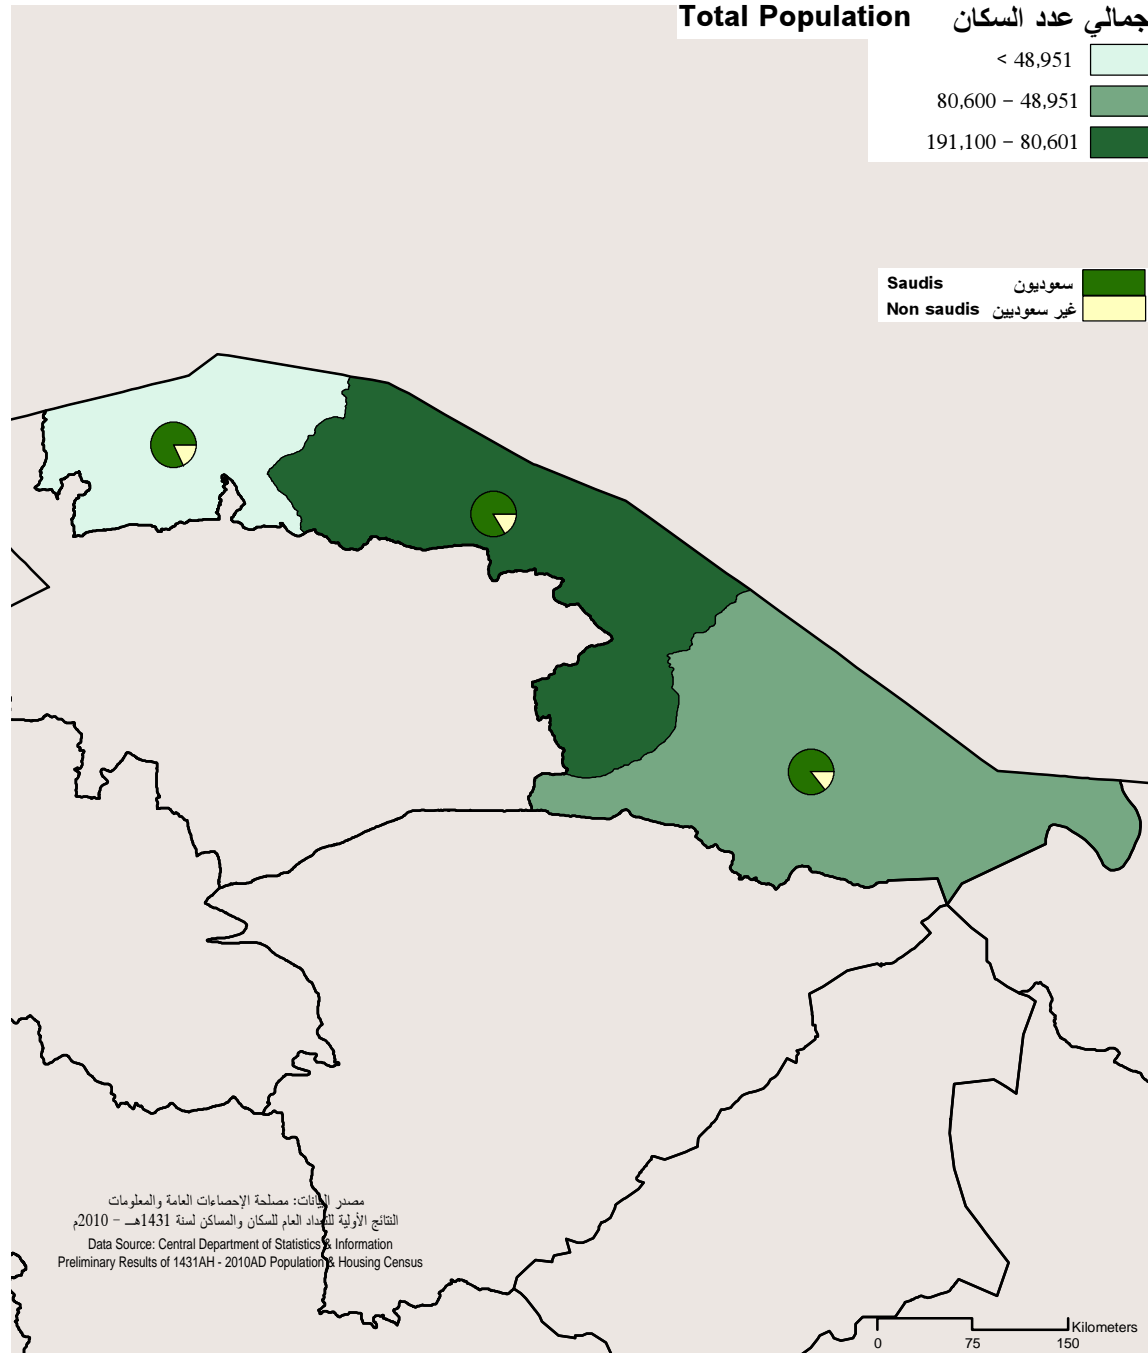

Northern Borders Region

منطقة الحدود الشمالية

**Population:
Saudis and Non Saudis**

**عدد السكان:
سعوديون وغير سعوديين**

The distribution of males, females and the total population for Northern Borders Governorates

توزيع الذكور والاناث و اجمالي السكان على محافظات منطقة الحدود الشمالية

مصدر البيانات: مصلحة الإحصاءات العامة والمعلومات
النتائج الأولية للعداد العام للسكان والمساكن لسنة 1431هـ - 2010م
Data Source: Central Department of Statistics & Information
Preliminary Results of 1431AH - 2010AD Population & Housing Census