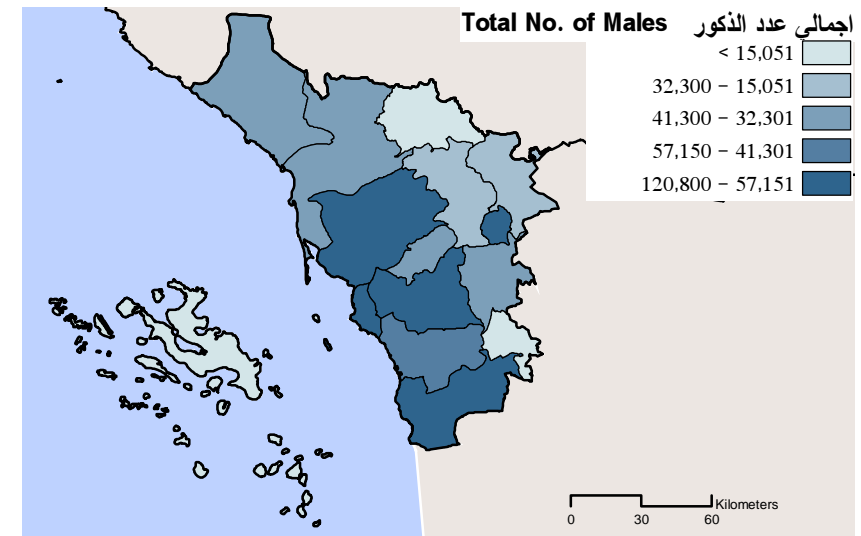

Jazan Region منطقة جازان

Population: عدد السكان

Saudis and Non Saudis سعوديون وغير سعوديين

The distribution of males, females and the total population for Jazan Governorates توزيع الذكور والإناث وإجمالي السكان على محافظات منطقة جازان