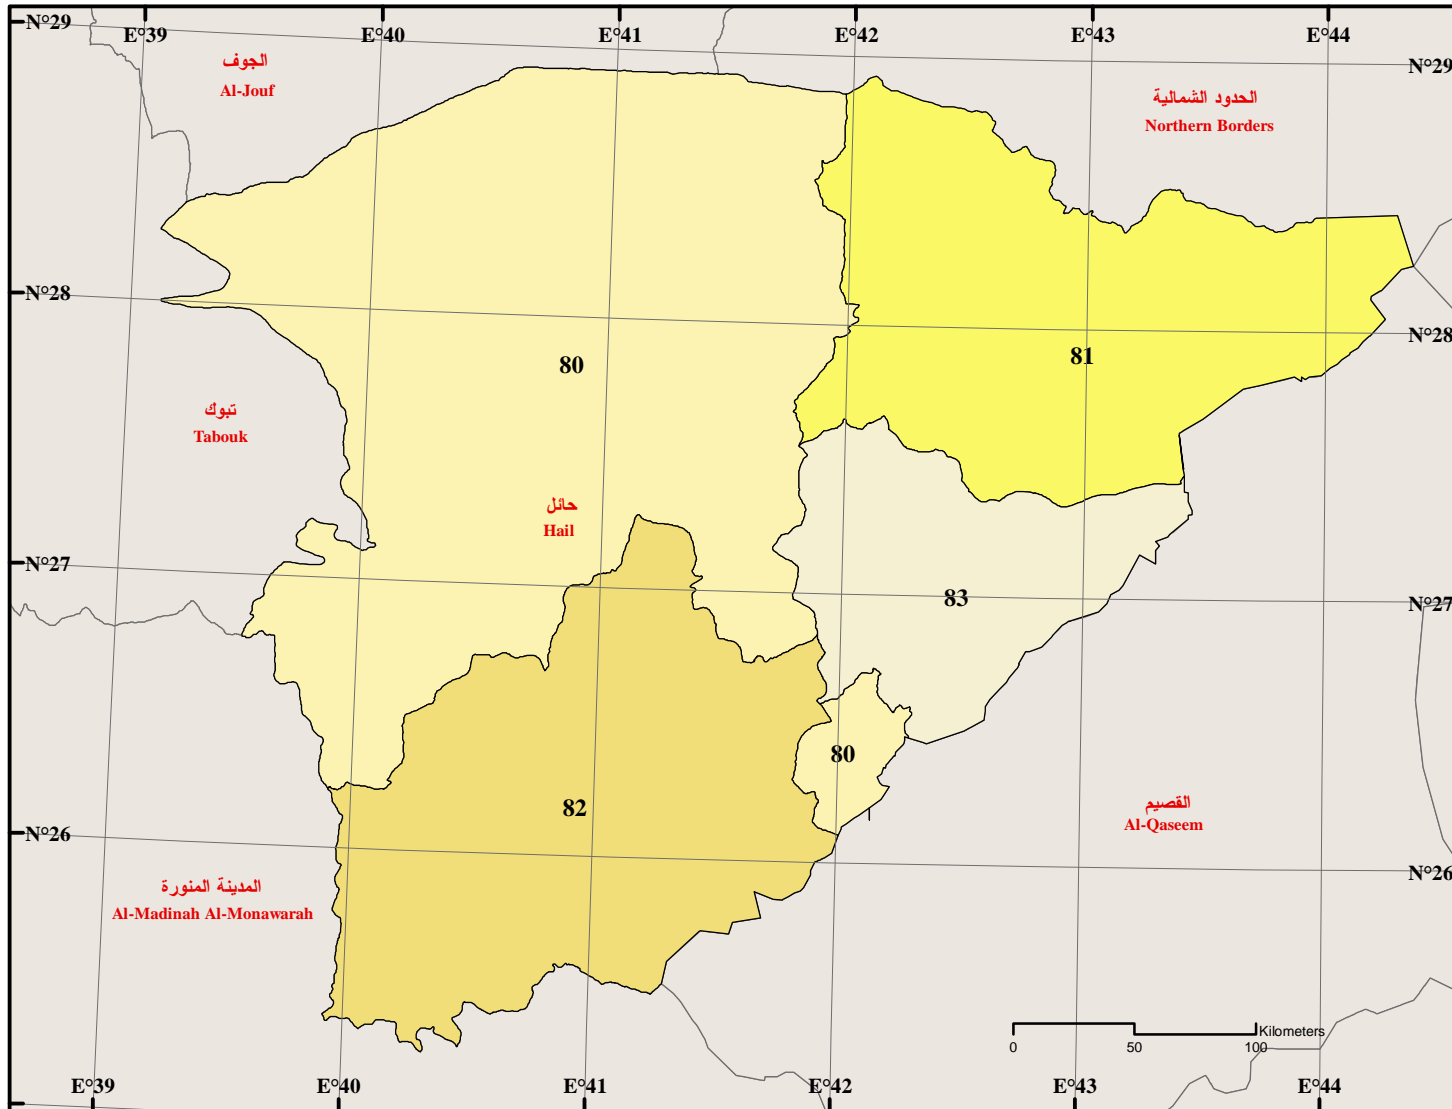

Location:

Hail Region is located in the northern part of the Kingdom. It is bordered in the north by the regions of The Northern Borders and Al-Jouf, in the east by Al-Qaseem region, in the south by Al-Madinah Al-Monawarah region, and in the west by the regions of Tabouk and Al-Madinah Al-Monawarah.

الموقع:

تقع منطقة حائل في الجزء الشمالي من المملكة حيث يحدها من الشمال منطقتا الحدود الشمالية والجوف ومن الشرق منطقة القصيم ومن الجنوب منطقة المدينة المنورة ومن الغرب منطقتا تبوك والمدينة المنورة .

Hail Region
General Location

منطقة حائل
الموقع العام

الموقع العام
General
Location

Hail Region Governorates

محافظات منطقة حائل

منطقة حائل
Hail Region

Governorates

Hail Region is divided into the emirate quarter and three governorates. The following table shows the Hail's governorates:

المحافظات

تنقسم منطقة حائل الى مقر الإمارة وثلاث محافظات ويوضح الجدول التالي أسماء المحافظات:

Governorate	الرمز Code	المحافظة
Hail	*80	حائل
Baqa	81	بقعاء
Al-Ghazalah	82	الغزالية
Ash-Shinan	83	الشنان

* Emirate Quarter

* مقر الإمارة