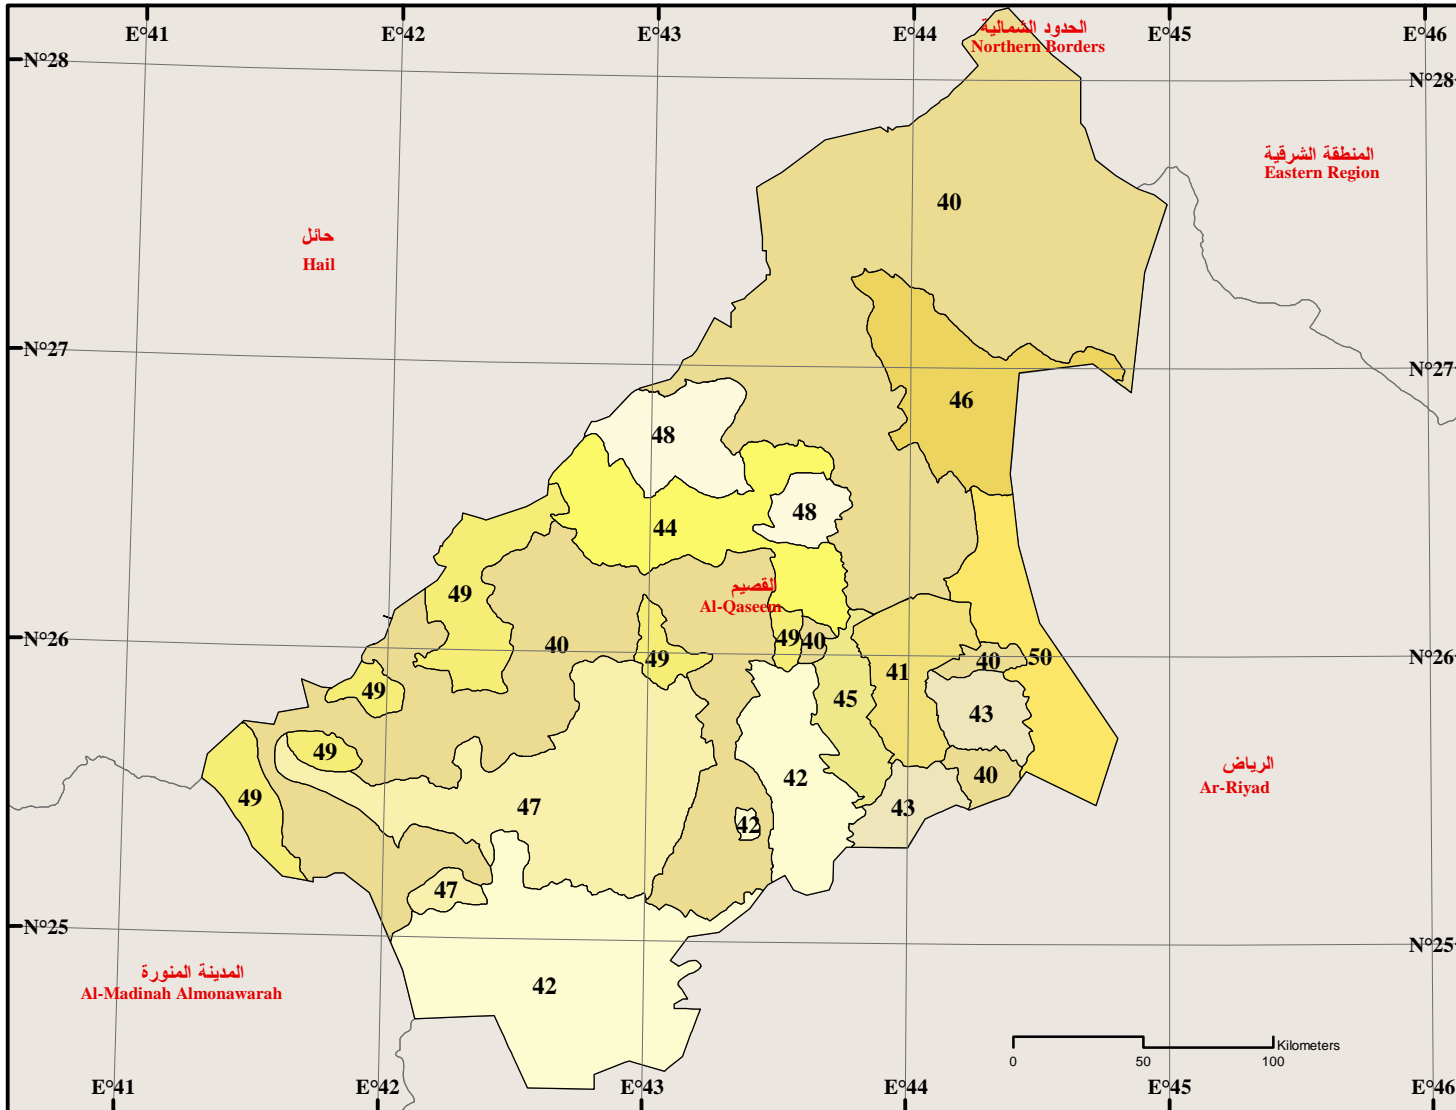

Location:

Al-Qaseem Region is located in the middle of the Kingdom. It is bordered in the north by the region of Hail and part of the Northern region, in the east by part of the regions of Ar-Riyadh and the Eastern region, in the south by the region of Ar-Riyadh, and in the west by the regions of Al-Madinah Al-Monawarah and Hail.

الموقع:

تقع منطقة القصيم في وسط المملكة العربية السعودية حيث يحدها من الشمال منطقة حائل وجزء من المنطقة الشمالية ومن الشرق جزء من منطقتي الرياض والشرقية ومن الجنوب منطقة الرياض ومن الغرب منطقتا المدينة المنورة وحائل.

Al-Qaseem Region
General Location

منطقة القصيم
الموقع العام

Alqasim Region Governorates

محافظات منطقة القصيم

الموقع العام
General Location

منطقة القصيم
Al-Qaseem Region

Governorates

Al-Qaseem Region is divided into the emirate quarter and ten governorates. The following table shows Al-Qaseem's governorates:

المحافظات

تنقسم منطقة القصيم الى مقر الامارة وعشر محافظات ويوضح الجدول التالي اسماء المحافظات :

Governorate	الرمز Code	المحافظة
Buraydah	*40	بريدة
Unayzah	41	عنيزة
Ar-Rass	42	الرس
Al-Midhhab	43	المنذوب
Al-Bukayriyah	44	البكيرية
Al-Badai	45	البدائع
Al-Asyah	46	الاسياح
An-Nabhaniyah	47	النهبانية
Uyun Al-Jiwa	48	عيون الجواء
Riyad Al-Khabra	49	رياض الخبراء
Ash-Shimasiyah	50	الشماسية

* Emirate Quarter

* مقر الامارة